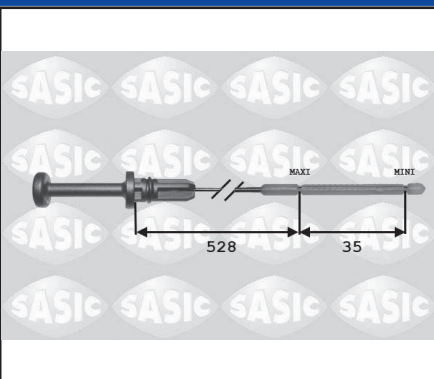

1940007

OE 117488

Noir

CITROEN Berlingo VL VU -05/18

1.6i TU5JP4B

1.6i 28/02/05- TU5JP4

CITROEN C2

1.6i 28/02/05- TU5JP4

CITROEN C3 Pluriel

1.6i 28/02/05- TU5JP4

CITROEN Xsara Picasso

1.6i 28/02/05- TU5JP4

PEUGEOT 1007

1.6i TU5JP4

PEUGEOT 206+ 04/09-

1.6i TU5JP4

PEUGEOT 307

1.6i 28/02/05- TU5JP4

PEUGEOT 308 -09/13

1.6i TU5JP4

PEUGEOT Partner VL/VU -05/18

1.6i /Tepee TU5JP4B

1.6i /Tepee 28/02/05- TU5JP4

CITROEN C3 I II

1.6i 28/02/05- TU5JP4

CITROEN C4

1.6i TU5JP4

DS AUTOMOBILES DS4

1.6i TU5JP4

PEUGEOT 206

1.6i TU5JP4G

1.6i 28/02/05- TU5JP4

PEUGEOT 207

1.6i TU5JP4

PEUGEOT 307 CC

1.6i TU5JP4

PEUGEOT 405

1.6i 07/92- TU5JP4