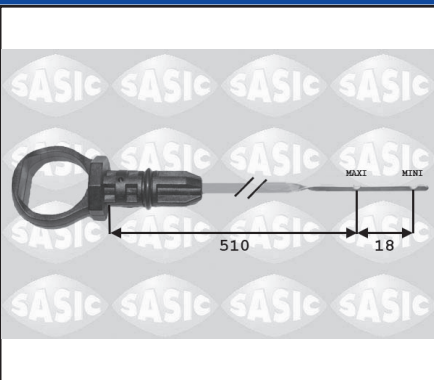

1940006

OE 1174C0

Noir

CITROEN Berlingo VL VU -05/18

1.9 D Depol CEE 2000 11/02- DW8B

CITROEN Xsara

1.9 D Depol CEE 2000 04/03/02- DW8B

PEUGEOT 206

1.9 D 04/03/02- DW8/B

PEUGEOT Partner VL/VU -05/18

1.9 D Depol CEE 2000 12/02- DW8B